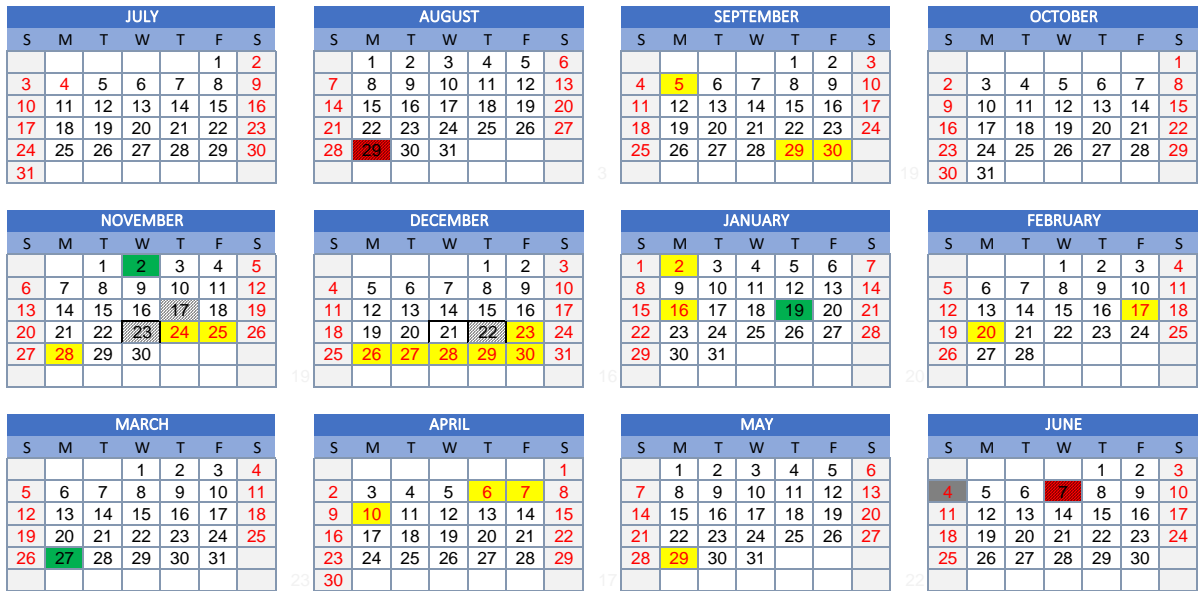

2022-2023 Simple School Calendar